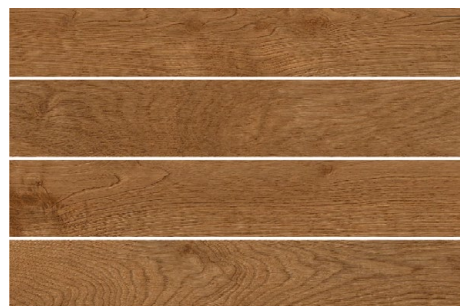

Mate
Matt

HYATT

10 x 60 cm · 4" x 24"

Ash

Walnut

Nature

Jatoba

Oak