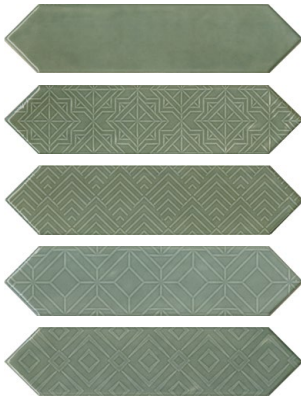

Marine

— Navy Picket Marine 6x26 cm

PASTA BLANCA. WHITE BODY TILES

Pasta blanca
White body tiles Brillo
Shiny Picket
Picket

NAVY PICKET

6 x 26 cm · 2.3" x 10.2"

White

Jade

Taupe

Grey

Marine

Petrolio

— Navy Picket White 6x26 cm

PASTA BLANCA. WHITE BODY TILES

Pasta blanca
White body tiles

Mate
Matt